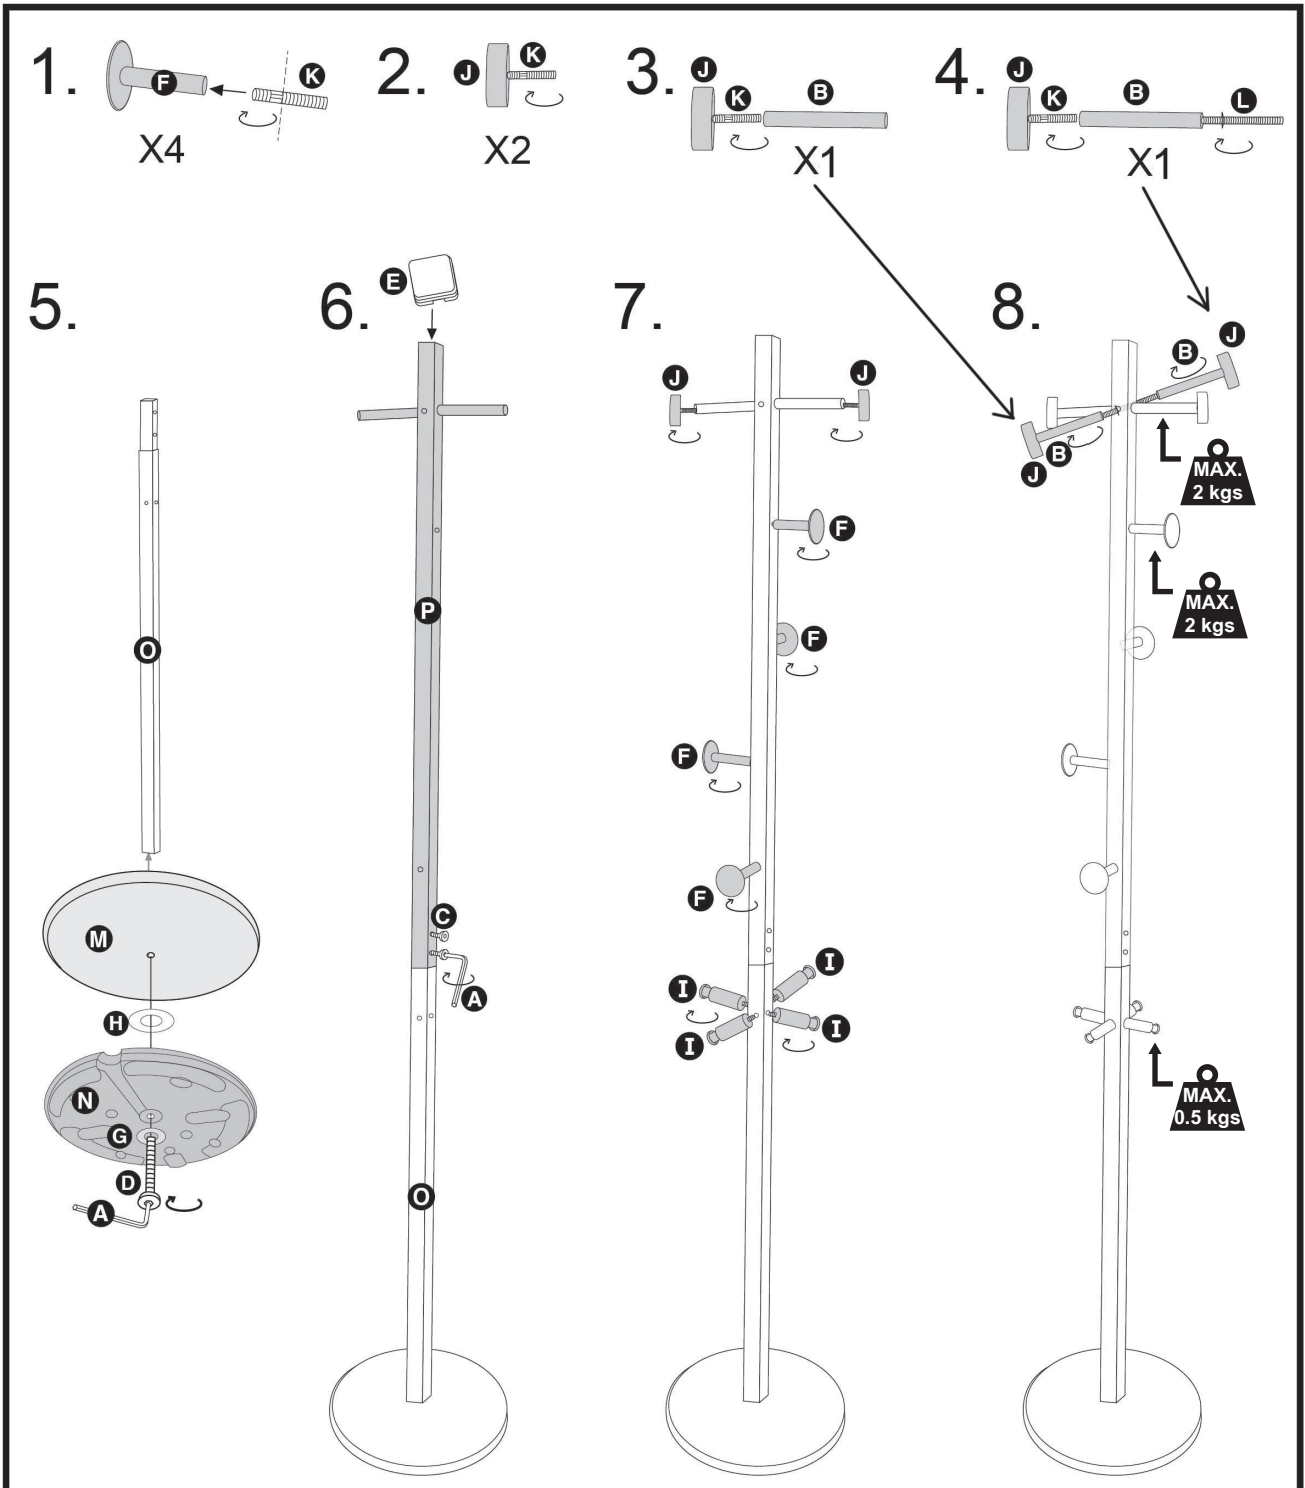

IMON

Assembly Instructions / Navodila za montažo / Montageanleitungen

15-20Min

x1

(A)  x1	(B)  x2	(C)  1/4"x12mm x2	(D)  1/4"x50mm x1	(E)  x1	(F)  x4	(O)  x1	(P)  x1
(G)  x1	(H)  x1	(I)  x4	(M)  x1	(N)  x1		(O)  x1	(P)  x1
(J)  x4	(K)  1/4"x25mm x8	(L)  1/4"x90mm x1					