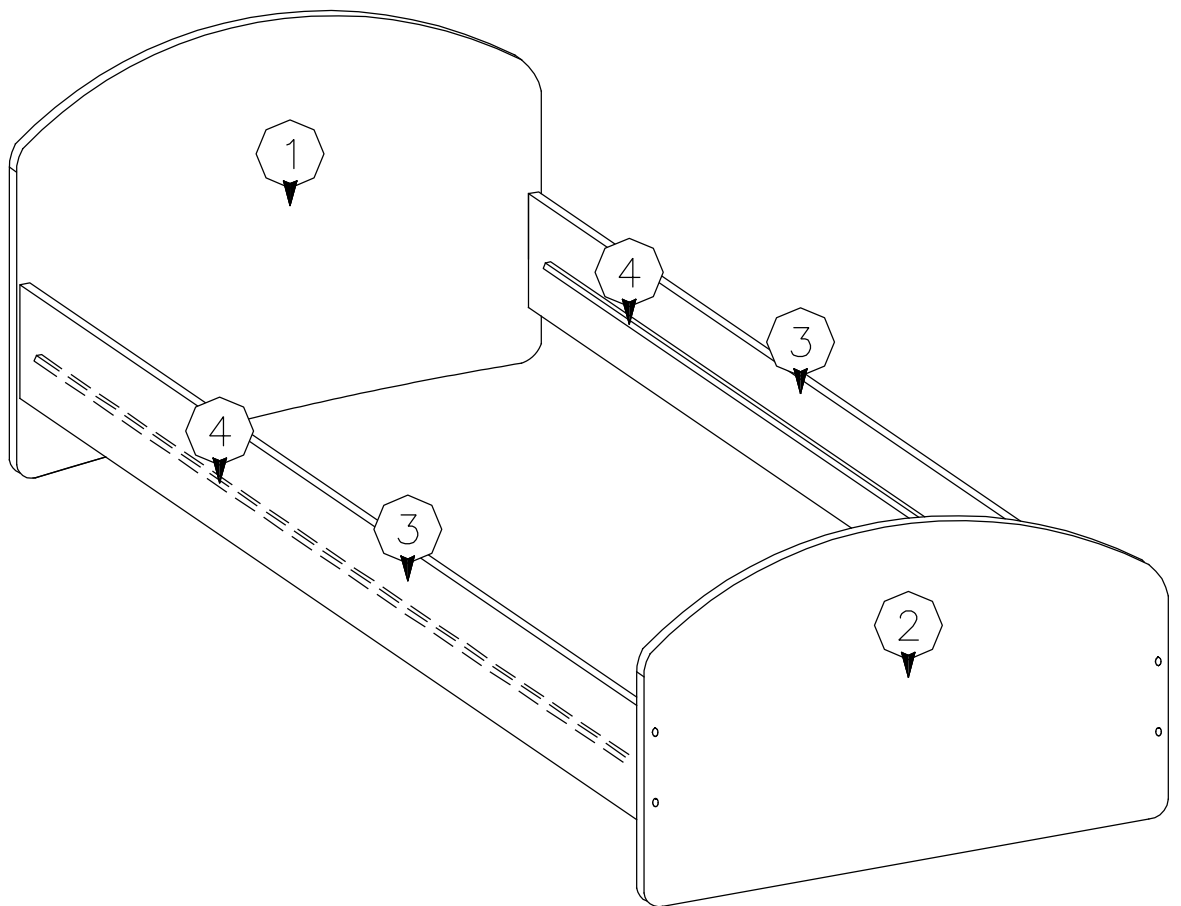

CROSS

Manufactured by:
EUROTEL Sp. z o.o.
MADE IN POLAND

Producent:
EUROTEL Sp. z o.o.
Wyprodukowano w Polsce

CROSS

NR	ILOŚĆ QUANTITY
1	1
2	1
3	2
4	2

	8.0x35 		6.5x50 	3.5x35 	4.0x13 
B	C	I	J	G	W
1	8	1	8	16	32

	
S	H
16	32

1

	3.5x35
I	G
1	16

2

4.0x13		
	W	H
16		16

3

4

5

4.0x13 		
W	S	H
16	16	16