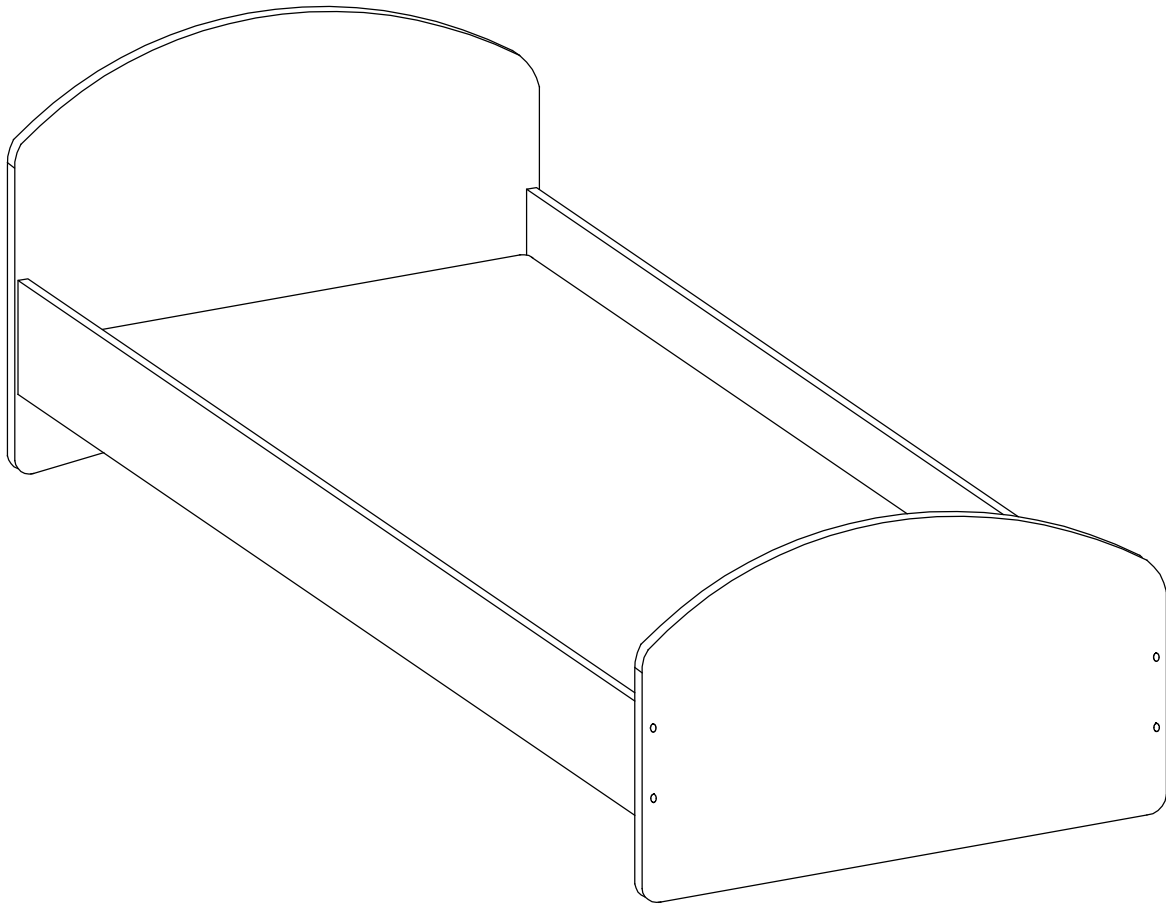

CROSS

Manufactured by:
EUROTEL Sp. z o.o.
MADE IN POLAND

Producent:
EUROTEL Sp. z o.o.
Wyprodukowano w Polsce

CROSS

NR	ILOŚĆ QUANTITY
1	1
2	1
3	2
4	2

	8.0x35 		6.5x50 	3.5x35 	4.0x13 
B	C	I	J	G	W
1	8	1	8	16	32

	
S	H
16	32

1

	3.5x35
I	G
1	16

2

4.0x13		
	W	H
16		16

3

4

5

4.0x13 		
W	S	H
16	16	16