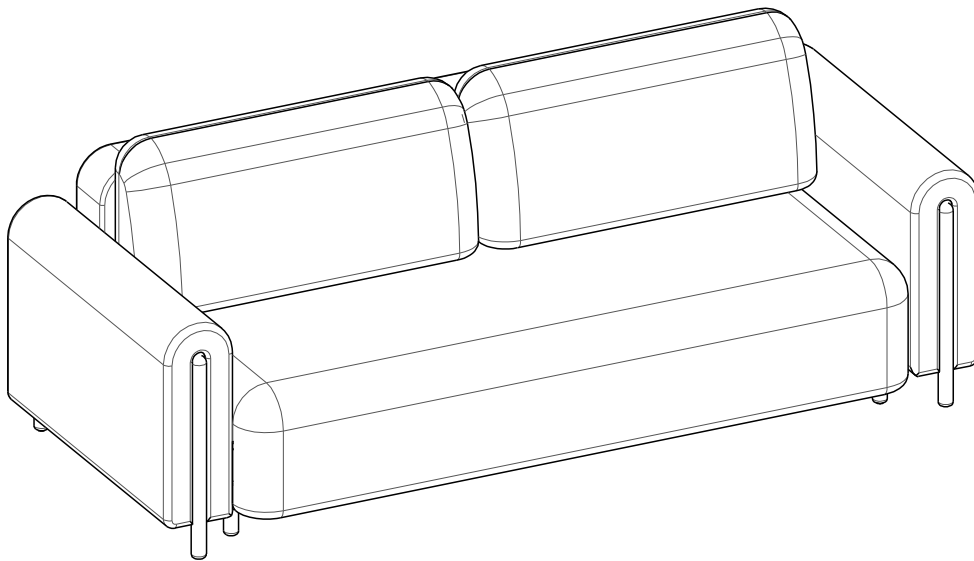

eltap[®]

ARCADOVA SOFA

scan QR code

complete
instruction for
assembling
the furniture

4x

4x

4x

13"