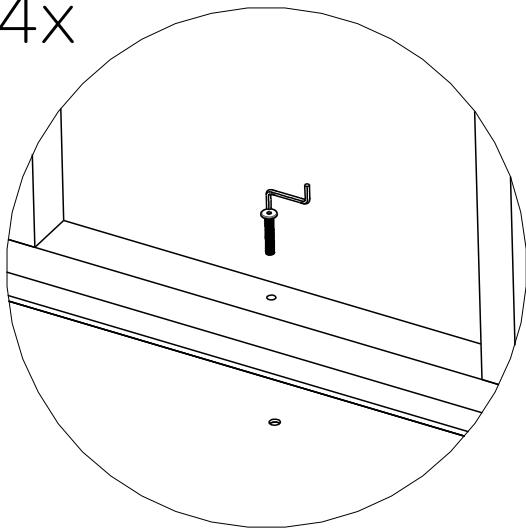

scan QR code

complete  
instruction for  
assembling  
the furniture

8x

1x

30min

4x

2x

2x