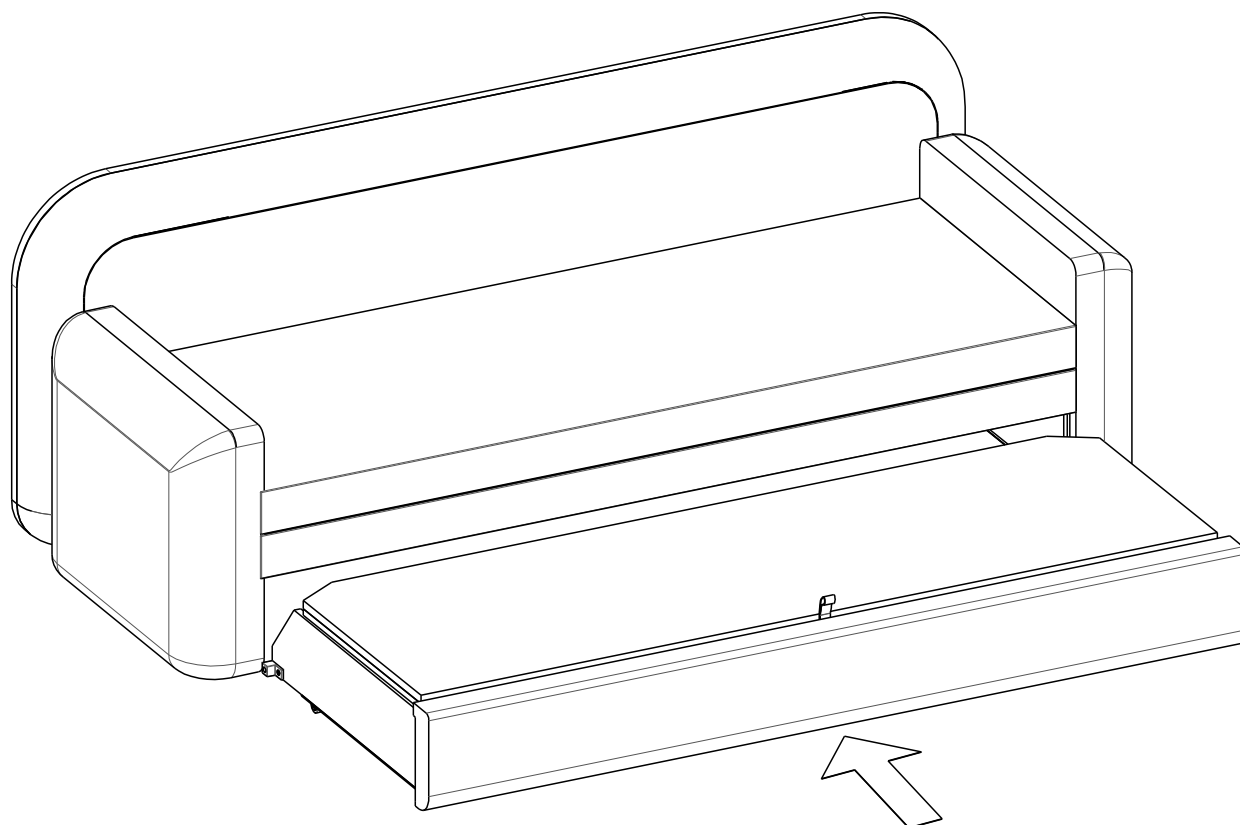

scan QR code

complete  
instruction for  
assembling  
the furniture

8x

1x

30min

4x

2x

2x